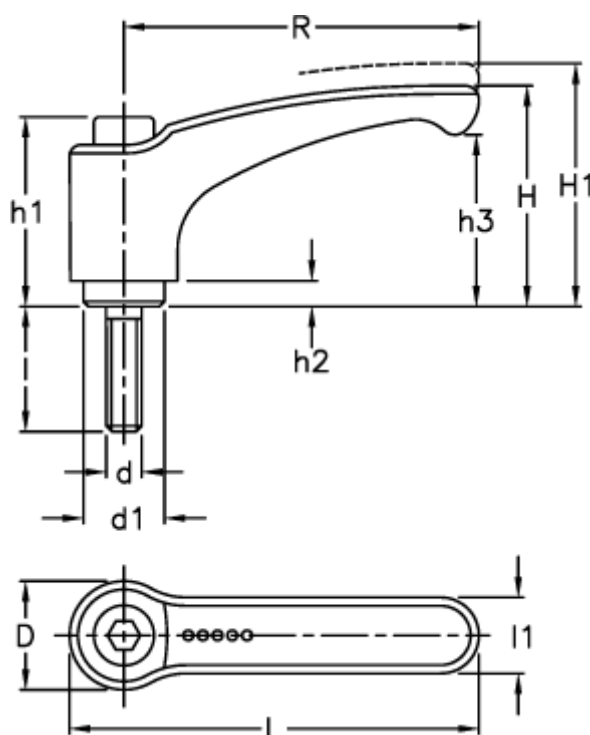

Article number: 2305239849
 Description: E+G Adjustable handle
 ERZ.95 SST-p-M12x20

Measures

D	= 26.5	I	= 20
d1	= 19.0	L	= 109.0
d 6g	= M12	I1	= 18.0
H	= 56.5	Number of teeth	= 28
h1	= 43.0	R	= 95
H1	= 61.5		
h2	= 5.0		
h3	= 45.0		